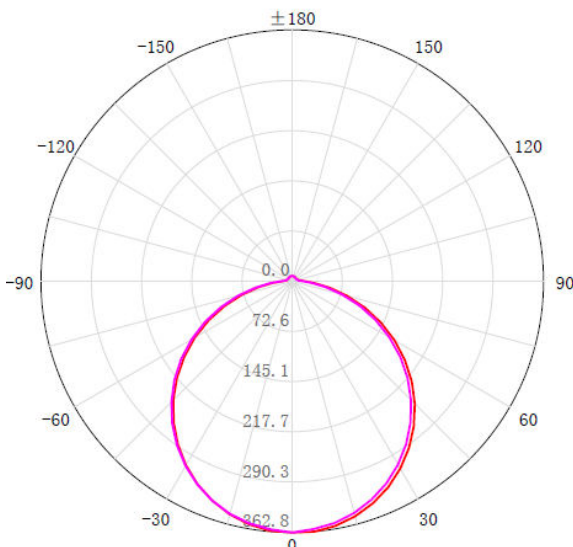

# VEGA 250

WESTLITE  
*Inspiring Lighting*

- LED FLUSH LIGHT
- 12w
- 1000lm
- 3000K / 4000K
- IP54
- CLASS 2
- Height 42mm
- Diameter 250mm
- Dimmable
- Polycarbonate structure
- Fixing comprises bar for ceiling/wall mounting to which fitting fixes with 2 side screws