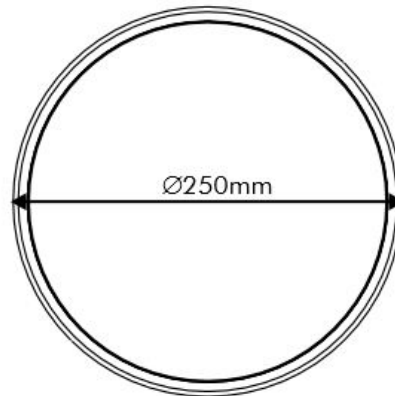

# VEGA 250

WESTLITE  
*Inspiring Lighting*

- LED FLUSH LIGHT
- 12w
- 1000lm
- 3000K / 4000K
- IP54
- CLASS 2
- Height 42mm
- Diameter 250mm
- Dimmable
- Polycarbonate structure
- Fixing comprises bar for ceiling/wall mounting to which fitting fixes with 2 side screws