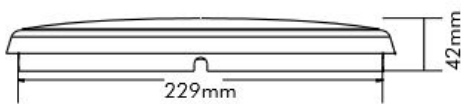

# VEGA 250

WESTLITE  
*Inspiring Lighting*

- LED FLUSH LIGHT
- 12w
- 1000lm
- 3000K / 4000K
- IP54
- CLASS 2
- Height 42mm
- Diameter 250mm
- Dimmable
- Polycarbonate structure
- Fixing comprises bar for ceiling/wall mounting to which fitting fixes with 2 side screws