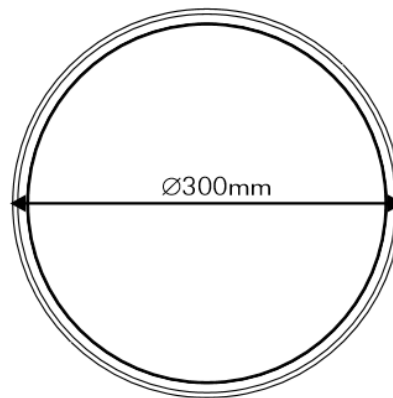

VEGA 300

WESTLITE
Inspiring Lighting

- LED FLUSH LIGHT
- 18w
- 1600lm
- 3000K / 4000K
- IP54
- CLASS 2
- Height 42mm
- Diameter 300mm
- Dimmable
- Polycarbonate structure
- Fixing comprises bar for ceiling/wall mounting to which fitting fixes with 2 side screws