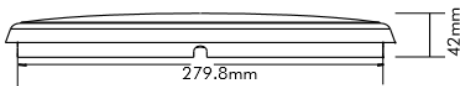

VEGA 300

WESTLITE
Inspiring Lighting

- LED FLUSH LIGHT
- 18w
- 1600lm
- 3000K / 4000K
- IP54
- CLASS 2
- Height 42mm
- Diameter 300mm
- Dimmable
- Polycarbonate structure
- Fixing comprises bar for ceiling/wall mounting to which fitting fixes with 2 side screws