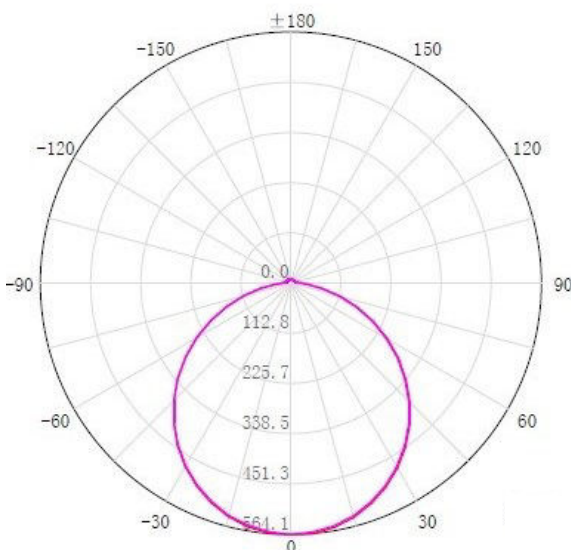

VEGA 300

WESTLITE
Inspiring Lighting

- LED FLUSH LIGHT
- 18w
- 1600lm
- 3000K / 4000K
- IP54
- CLASS 2
- Height 42mm
- Diameter 300mm
- Dimmable
- Polycarbonate structure
- Fixing comprises bar for ceiling/wall mounting to which fitting fixes with 2 side screws