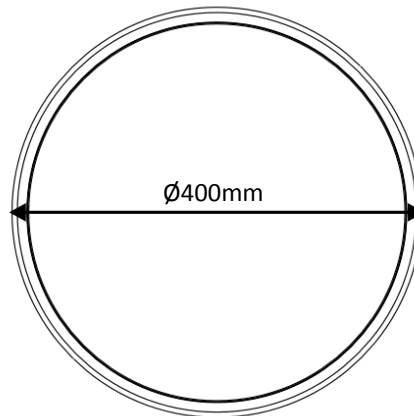

VEGA 400

WESTLITE
Inspiring Lighting

- LED FLUSH LIGHT
- 28w
- 2500lm
- 3000K / 4000K
- IP54
- CLASS 2
- Height 42mm
- Diameter 400mm
- Dimmable
- Polycarbonate structure
- Fixing comprises bar for ceiling/wall mounting to which fitting fixes with 2 side screws