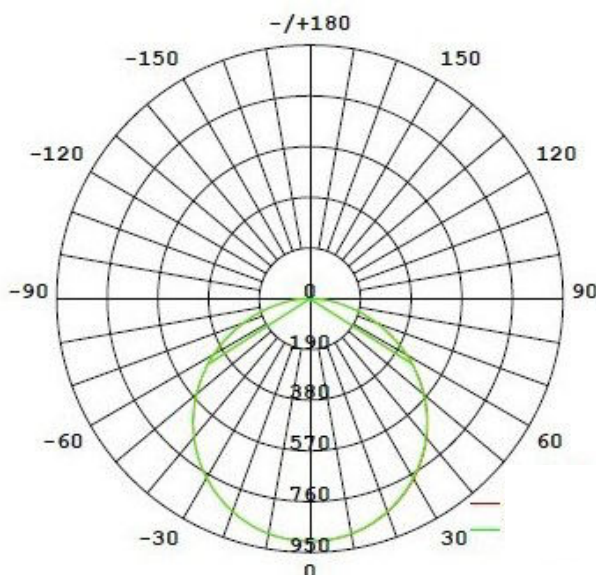

VEGA 400

WESTLITE
Inspiring Lighting

- LED FLUSH LIGHT
- 28w
- 2500lm
- 3000K / 4000K
- IP54
- CLASS 2
- Height 42mm
- Diameter 400mm
- Dimmable
- Polycarbonate structure
- Fixing comprises bar for ceiling/wall mounting to which fitting fixes with 2 side screws