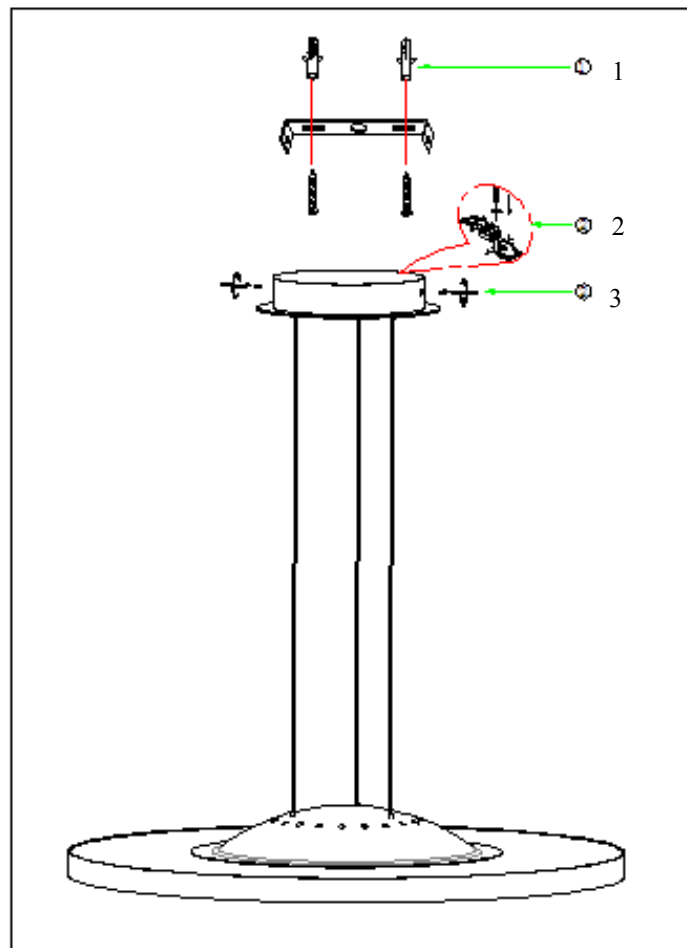

WESTLITE
Inspiring Lighting

TRITON 400

CE

Thank you for purchasing your TRITON 400 CEILING PENDANT and we hope it will bring you many years of service. Please read and retain the following important instructions.

ASSEMBLY INSTRUCTIONS

A qualified electrician must be engaged to assemble and fit the luminaire. All work should be carried out with the mains power supply off.

1. Carefully remove all parts of the luminaire from the packing and check against the assembly drawing. Be careful when unpacking the luminaire since the wires are connected. If the wires are pulled out of their connectors, it may result in a bad connection.
2. Remove the ceiling bracket from packaging (1) and fit to the ceiling making sure it is secured to a suitable ceiling joist or ceiling noggin (1). Screws must be used which are suitable for the weight of the fitting.
3. Connect the electrical supply (2) cables and push excess cabling up through the hole in the ceiling. Offer the light fitting up to the ceiling bracket and line up the holes. (3) Fix in place using the screws provided.
4. The luminaire installation is now complete and may now be tested.
5. Keep the luminaire clean by dusting with a dry cloth, do not use any type of metal cleaner as this will affect the clear lacquer finish.

IMPORTANT SAFETY INSTRUCTIONS

If you are in any doubt consult a person competent to give advice on the assembly of electrical equipment.

Always be sure to use the correct type and wattage of bulb as indicated on the fitting.

If the external flexible cable of the lamp is damaged it shall be exclusively replaced by the manufacturer or his service agent or a similar qualified person in order to avoid a hazard.

When changing the bulb, always switch off at the mains and allow the old bulb to cool down before handling. Dispose of used bulbs carefully.

For more information please visit our website www.westlite.co.uk or call 01823 618641

Product ref: TRI400

Date: July 2015