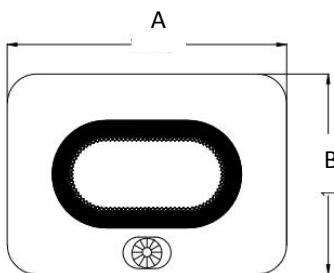

## Product Features

- Super slim & elegant design
- Suitable for indoor or outdoor with IP65 rating
- High light output with low energy consumption
- With or without PIR (adjustable)
- 30,000 hour guide life and 3 year guarantee

Model	Power	Luminous Flux	Colour	IP Rating	Beam Angle
FLOOD20	20W	1800lm	4000K	IP65	110 deg.
FLOOD30	30W	2700lm	4000K	IP65	110 deg.
FLOOD50	50W	4500lm	4000K	IP65	110 deg.
FLOOD20PIR	20W	1800lm	4000K	IP65	110 deg.
FLOOD30PIR	30W	2700lm	4000K	IP65	110 deg.
FLOOD50PIR	50W	4500lm	4000K	IP65	110 deg.

MODEL	'A'	'B'	'C'
20	141.50mm	101.50mm	47.70mm
30	174.50mm	123.50mm	67.00mm
50	205.00mm	146.00mm	67.00mm