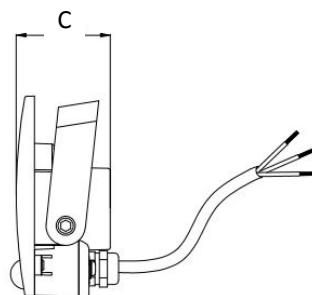

## Product Features

- Super slim & elegant design
- Suitable for indoor or outdoor with IP65 rating
- High light output with low energy consumption
- With or without PIR (adjustable)
- 30,000 hour guide life and 3 year guarantee

MODEL	'A'	'B'	'C'
20	141.50mm	101.50mm	47.70mm
30	174.50mm	123.50mm	67.00mm
50	205.00mm	146.00mm	67.00mm