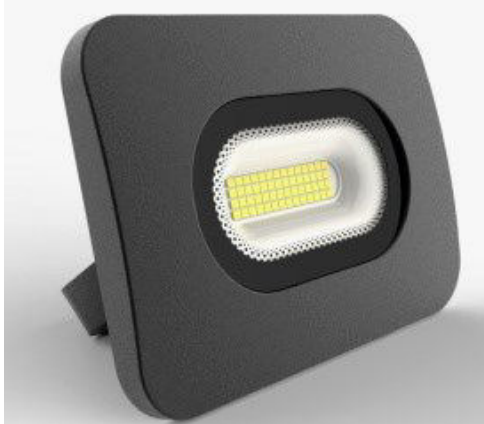

# LED FLOOD LIGHT

## Product Features

- Super slim & elegant design
- Suitable for indoor or outdoor with IP65 rating
- High light output with low energy consumption
- With or without PIR (adjustable)
- 30,000 hour guide life and 3 year guarantee

Model	Power	Luminous Flux	Colour	IP Rating	Beam Angle
FLOOD20	20W	1800lm	4000K	IP65	110 deg.
FLOOD30	30W	2700lm	4000K	IP65	110 deg.
FLOOD50	50W	4500lm	4000K	IP65	110 deg.
FLOOD20PIR	20W	1800lm	4000K	IP65	110 deg.
FLOOD30PIR	30W	2700lm	4000K	IP65	110 deg.
FLOOD50PIR	50W	4500lm	4000K	IP65	110 deg.