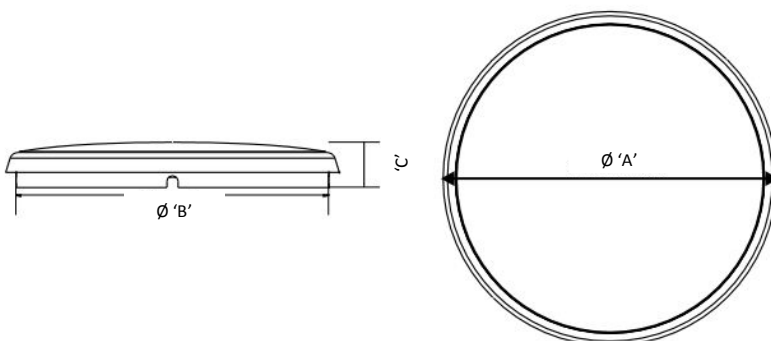

## Product Features

- Suitable for wall or ceiling mounting
- Super slim flush fitting
- Suitable for indoor or outdoor with IP54 rating
- High light output with low energy consumption
- Two colour options 3000K (warm white) or 4000K (natural white)
- Dimmable
- Tough polycarbonate construction
- 30,000 hour guide life and 3 year guarantee

	Power	Luminous Flux	Colour	IP Rating	Diameter	Depth
VEGA250	12W	1000lm	3000K / 4000K	IP54	250mm	42mm
VEGA300	18W	1600lm	3000K / 4000K	IP54	300mm	42mm
VEGA400	28W	2500lm	3000K / 4000K	IP54	400mm	42mm

MODEL	'A'	'B'	'C'
VEGA250	250mm	229mm	42mm
VEGA300	300mm	280mm	42mm
VEGA400	400mm	370mm	42mm